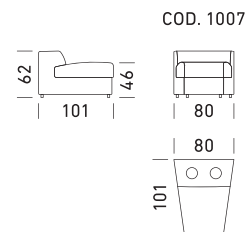

TRAPEZIO / TRAPEZIUM