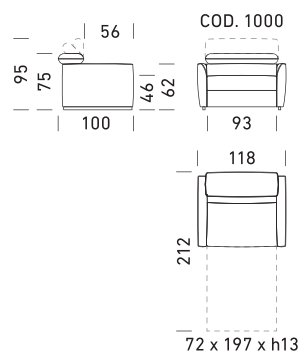

DIVANI / SOFAS

POLTRONA / ARMCHAIR