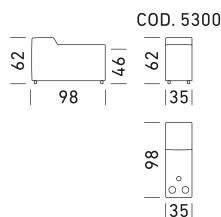

CHAISE LONGUE

POUF

FINITURE PIEDI / FOOT FINISHES

IT_

Meccanismo: divano letto trasformabile con rete standard elettrosaldata. Imbottiture: materasso standard poliuretano stretch D.30 h 13 cm. Seduta: densità 30 kg/m³. Spalla: densità 30 kg/m³. Piedi: In legno disponibili in varie finiture. Optional: disponibile nella versione senza letto. Possibilità di richiedere la versione con rete doghe e meccanismo ruote. Disponibili materassi opzionali ***(Materasso Topper Memory e 2 Foam disponibili solamente per la versione con rete elettrosaldata)**. Per gli elementi reclinare, optional "recliner wireless" che permette l'apertura e la chiusura attraverso un telecomando comandato a distanza; optional "recliner con pulsantiera" dove l'interruttore viene inserito all'esterno del bracciolo (optional non disponibile per la versione Paganini). Optional "Recliner elettrica" dove l'apertura avviene mediante un telecomando con filo. La versione standard per le reclinare è la versione manuale dove l'apertura avviene mediante una maniglia nascosta tra la seduta e il bracciolo. Per l'elemento angolo quadro (cod.5000) e poltrona trapezio (cod.1007) optional "kit sofa sound" che permette di ascoltare la musica attraverso la connessione BT del proprio smartphone o con ingresso lightning dell' iPhone e iPad o con ingresso USB. Per l'elemento poltrona trapezio (cod. 1007) disponibile optional porta bicchieri. Rivestimento: tessuto completamente sfoderabile. Pelle parzialmente sfoderabile. Due cuscini Modello D24 in omaggio stesso colore e categoria del divano. Per i divani in pelle non sono compresi cuscini omaggio.

EN_