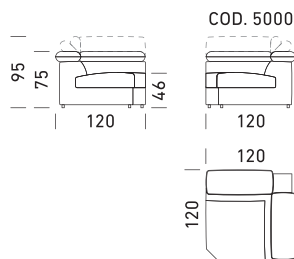

ANGOLARE / CORNER